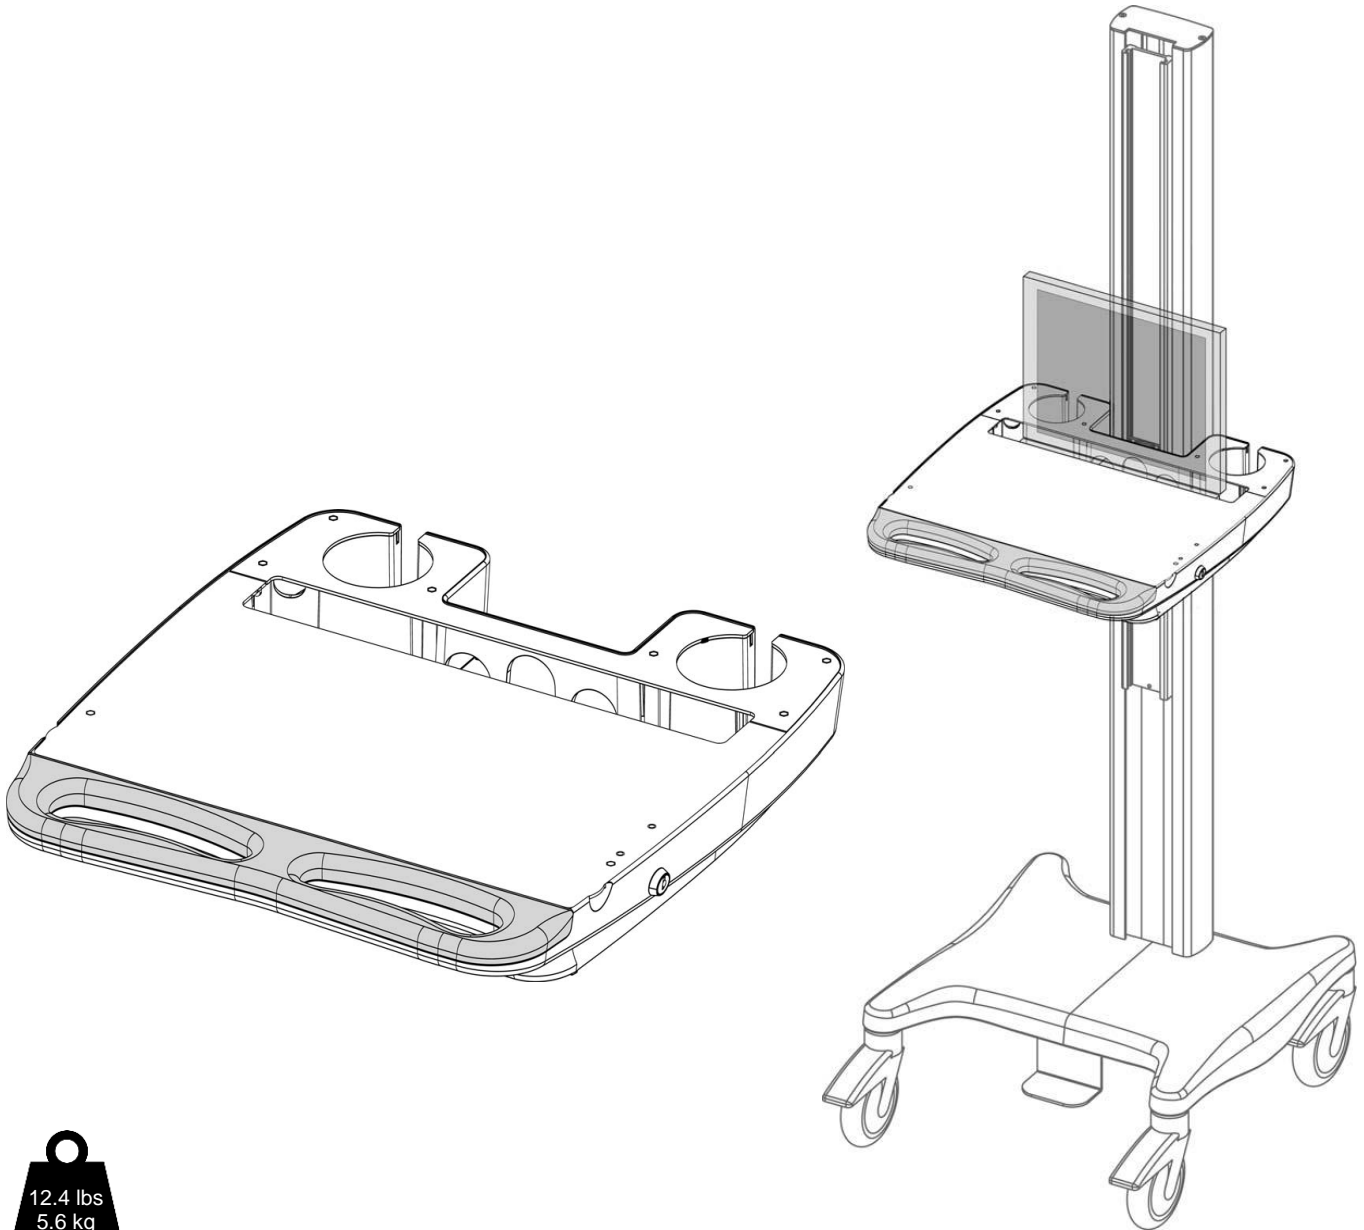

Installation Guide

Laptop Storage Module with Lock

12.4 lbs
5.6 kg
Prod. Weight

 5mm		 1" X4
 X2		 .75" X4
		 X4 Optional