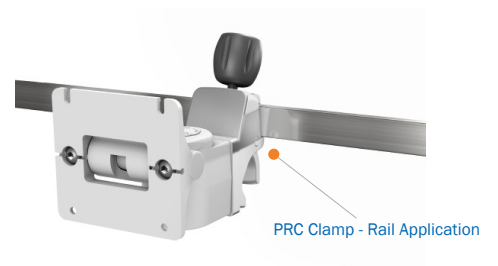

PRC™

PRC Post and Rail Clamp for Flat Panel

- Mounts to a post or rail
- VESA® FDMI™ 75/100 mm compatible
- Includes 75/100 mm adapter plate
- Load capacity: 25 lbs/11.4 kg
- Post grip range: .75-1.5"/19-38 mm
- Rail compatibility: 10 x 25 mm
- Provides tilt/swivel adjustment

FLP-0008-17

3875 Cypress Drive
Petaluma, California 94954-5635
United States
800-228-2555
707-773-1100 outside US
707-773-1180 fax

Postbus 10462
5000 JL Tilburg
Netherlands
+31 (0) 88 627 2600
+31 (0) 88 627 2609 fax

No. 7, Lane 116, Wugong 3rd Road
Wugu Township, Taipei County 248
Taiwan (R.O.C.)
+01 707-773-1100
+01 707-773-1180 fax

gcx.com
one tool. one source.