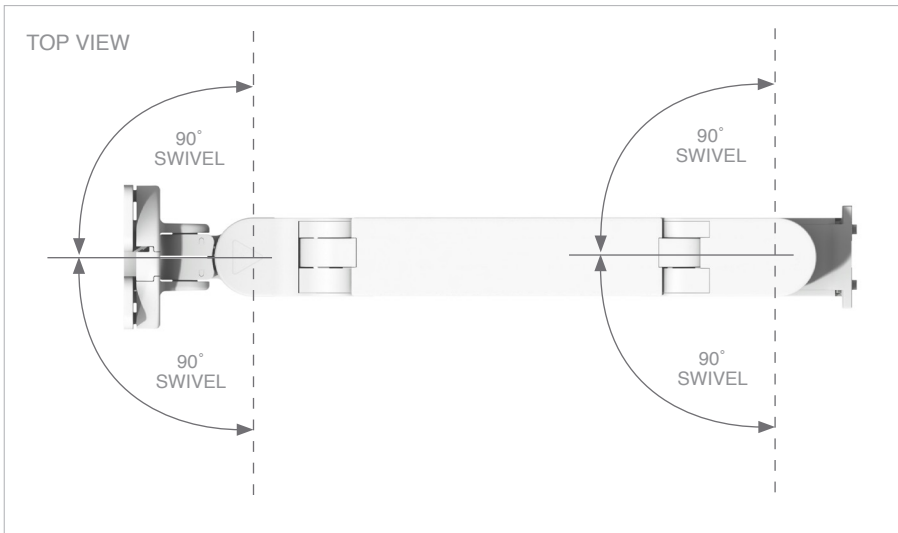

VHM-T

VARIABLE HEIGHT ARM FOR TABLETS

VHM-T

VARIABLE HEIGHT ARM FOR TABLETS WITH EXTENSION