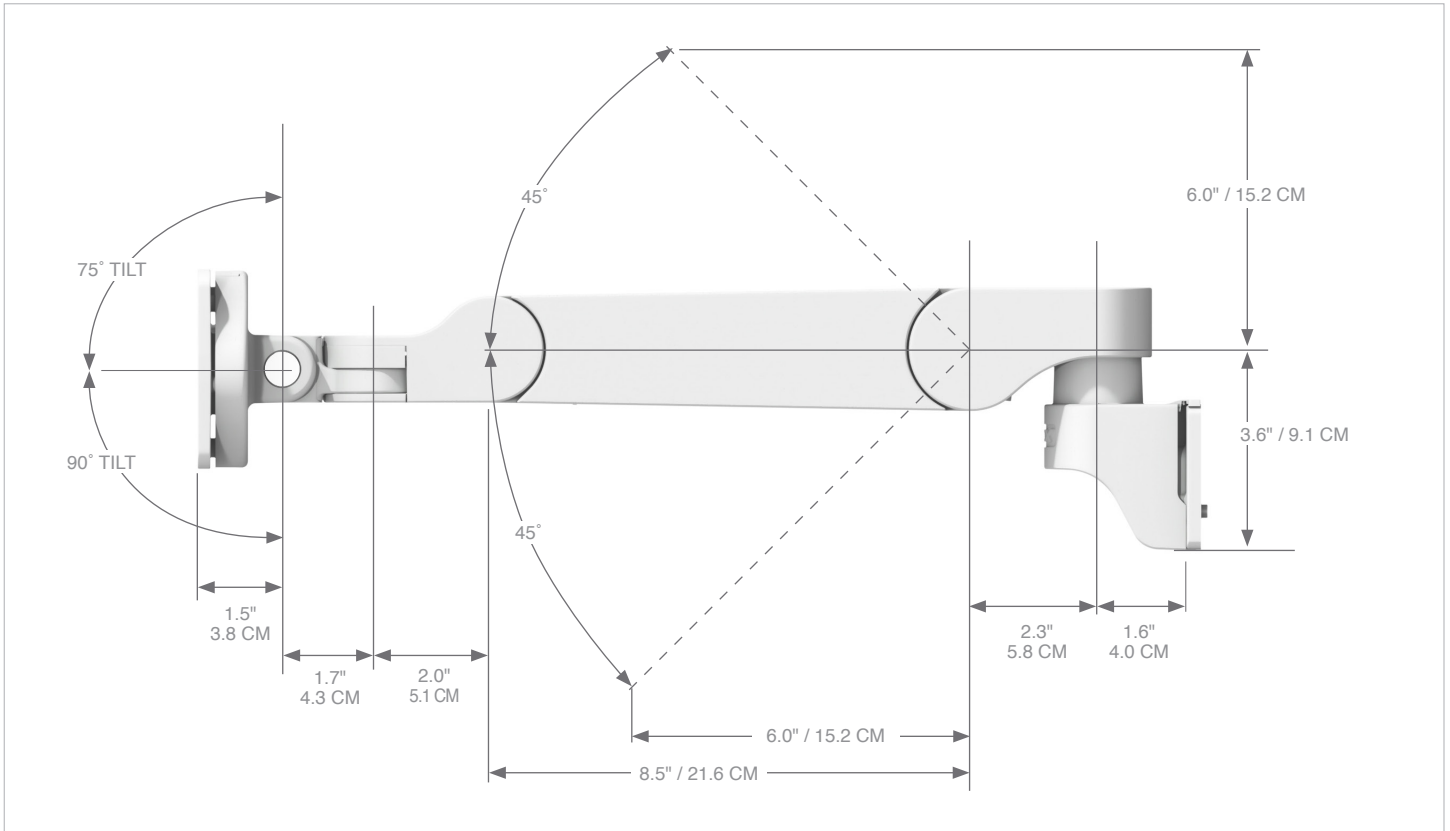

VHM-T

VARIABLE HEIGHT ARM FOR TABLETS

VHM-T

VARIABLE HEIGHT ARM FOR TABLETS WITH EXTENSION