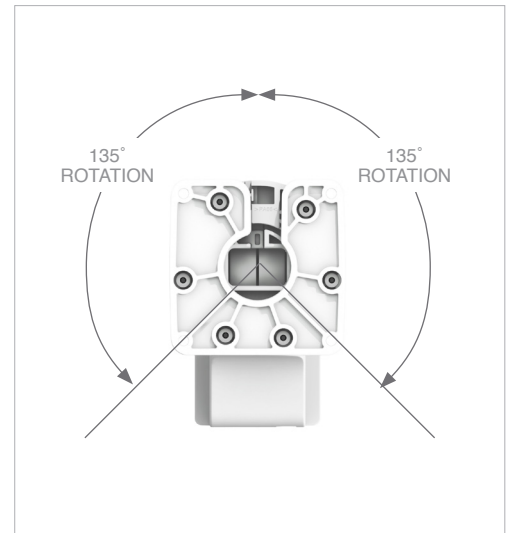

VHM-T

VARIABLE HEIGHT ARM FOR TABLETS

VHM-T

VARIABLE HEIGHT ARM FOR TABLETS WITH EXTENSION